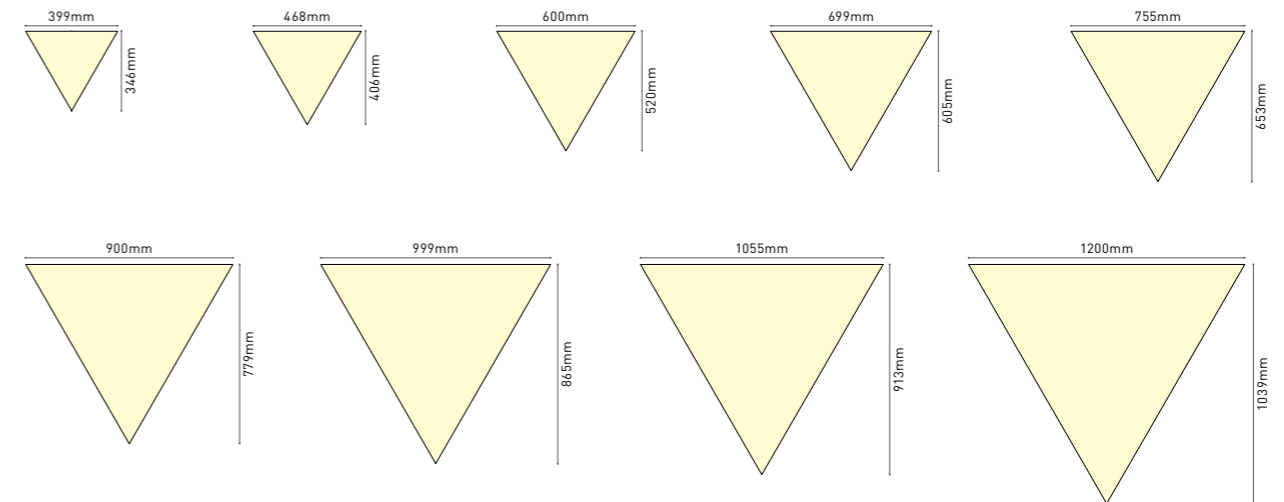

Aries

Sections

Ordering code for Aries series

*Lumens @4000K, CRI 80

Model	Item	Size/mm	Power/W 1 pcs	Lumens /lm	Dimming	CCT	CRI	Input /VAC	Color	Certification
LCXX80	LCXX80-AR-399	H80xW346xL399	12	1200	Non Dali Push Triac 0-10V Remote Tunable Emergency	2700K 3000K 4000K 6000K 6500K RGB RGBW	>80 >90 >95	200-240 100-277	White Black Silver Gold	CE CB SAA RCM RoHS
	LCXX80-AR-468	H80xW406xL468	16	1600						
	LCXX80-AR-600	H80xW520xL600	30	3000						
	LCXX80-AR-699	H80xW605xL699	40	4000						
	LCXX80-AR-755	H80xW653xL755	45	4500						
	LCXX80-AR-900	H80xW779xL900	60	6000						
	LCXX80-AR-999	H80xW865xL999	70	7000						
	LCXX80-AR-1055	H80xW913xL1055	80	8000						
LCXX100	LCXX100-AR-399	H100xW346xL399	12	1200	Non Dali Push Triac 0-10V Remote Tunable Emergency	2700K 3000K 4000K 6000K 6500K RGB RGBW	>80 >90 >95	200-240 100-277	White Black Silver Gold	CE CB SAA RCM RoHS
	LCXX100-AR-468	H100xW406xL468	16	1600						
	LCXX100-AR-600	H100xW520xL600	30	3000						
	LCXX100-AR-699	H100xW605xL699	40	4000						
	LCXX100-AR-755	H100xW653xL755	45	4500						
	LCXX100-AR-900	H100xW779xL900	60	6000						
	LCXX100-AR-999	H100xW865xL999	70	7000						
	LCXX100-AR-1055	H100xW913xL1055	80	8000						
LCXX100-AR-1200	H100xW1039xL1200	100	10000							