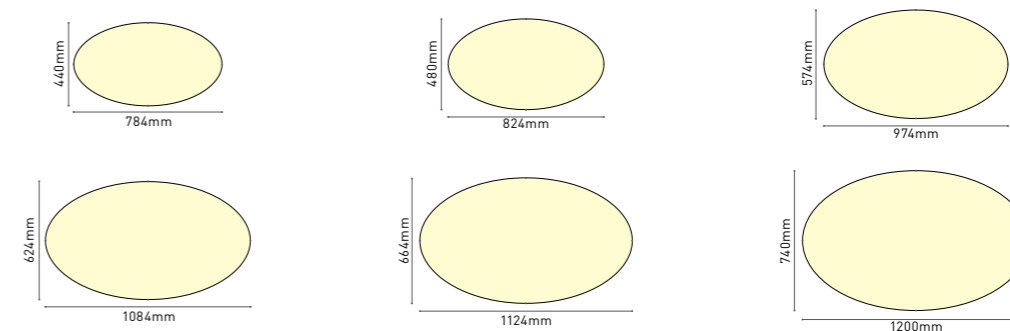

Ordering code for Gemini series

*Lumens @4000K, CRI 80

Model	Item	Size/mm	Power/W 1 pcs	Lumens /lm	Dimming	CCT	CRI	Input /VAC	Color	Certification	
LCXX80	LCXX80-GE-800	H80xW450xL800	50	5000	Dali Push Triac 0-10V Remote Tunable	3000K	>80	200-240	White	CE	
	LCXX80-GE-1200	H80xW700xL1200	120	12000		4000K			Black	CB	
LCXX100	LCXX100-GE-800	H100xW450xL800	50	5000	0-10V Remote Tunable	6000K	>90	100-277	Silver	SA	
	LCXX100-GE-1200	H100xW700xL1200	120	12000		RGB			>95	Gold	RCM RoHS