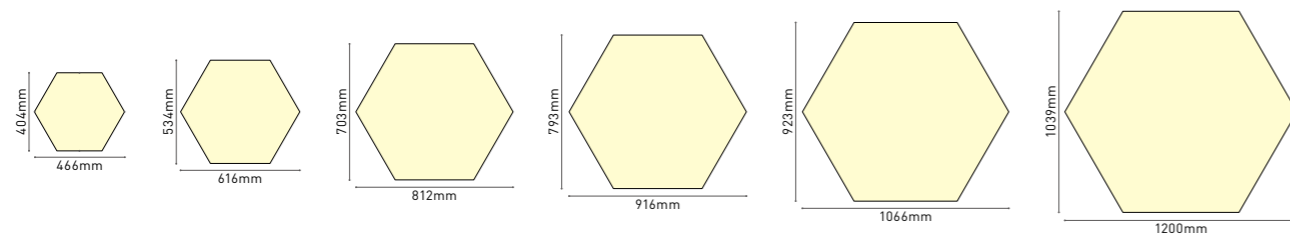

Ordering code for Leo series

*Lumens @4000K, CRI 80

Model	Item	Size/mm	Power/W 1 pcs	Lumens /lm	Dimming	CCT	CRI	Input /VAC	Color	Certification
LCXX80	LCXX80-LE-466	H80xW404xL466	25	2500	Non Dali Push Triac 0-10V Remote Tunable Emergency	2700K 3000K 4000K 6000K 6500K RGB RGBW	>80 >90 >95	200-240 100-277	White Black Silver Gold	CE CB SAA RCM RoHS
	LCXX80-LE-616	H80xW534xL616	40	4000						
	LCXX80-LE-812	H80xW703xL812	75	7500						
	LCXX80-LE-916	H80xW793xL916	90	9000						
	LCXX80-LE-1066	H80xW923xL1066	120	12000						
	LCXX80-LE-1200	H80xW1039xL1200	160	16000						
LCXX100	LCXX100-LE-466	H100xW404xL466	25	2500	Non Dali Push Triac 0-10V Remote Tunable Emergency	2700K 3000K 4000K 6000K 6500K RGB RGBW	>80 >90 >95	200-240 100-277	White Black Silver Gold	CE CB SAA RCM RoHS
	LCXX100-LE-616	H100xW534xL616	40	4000						
	LCXX100-LE-812	H100xW703xL812	75	7500						
	LCXX100-LE-916	H100xW793xL916	90	9000						
	LCXX100-LE-1066	H100xW923xL1066	120	12000						
	LCXX100-LE-1200	H100xW1039xL1200	160	16000						

Ordering code for Virgo series

*Lumens @4000K, CRI 80

Model	Item	Size/mm	Power/W 1 pcs	Lumens /lm	Dimming	CCT	CRI	Input /VAC	Color	Certification							
LCXX80	LCXX80-VI-480	H80xW480xL480	40	4000	Non Dali Push Triac 0-10V Remote Tunable Emergency	2700K 3000K 4000K 6000K 6500K RGB RGBW	>80 >90 >95	200-240 100-277	White Black Silver Gold	CE CB SAA RCM RoHS							
	LCXX80-VI-520	H80xW520xL520	50	5000													
	LCXX80-VI-600	H80xW600xL600	60	6000													
	LCXX80-VI-900	H80xW900xL900	140	14000													
	LCXX80-VI-1200	H80xW1200xL1200	250	25000													
	LCXX100	LCXX100-VI-480	H100xW480xL480	40							4000	Non Dali Push Triac 0-10V Remote Tunable Emergency	2700K 3000K 4000K 6000K 6500K RGB RGBW	>80 >90 >95	200-240 100-277	White Black Silver Gold	CE CB SAA RCM RoHS
LCXX100-VI-520		H100xW520xL520	50	5000													
LCXX100-VI-600		H100xW600xL600	60	6000													
LCXX100-VI-900		H100xW900xL900	140	14000													
LCXX100-VI-1200		H100xW1200xL1200	250	25000