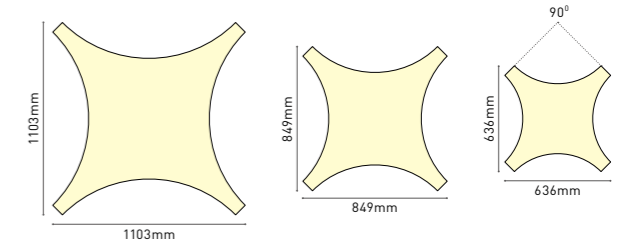

Accessories

Aquarius

Sections

AT- Aquarius Triangle

AQ- Aquarius Quadrangle

More shapes available

Ordering code for Aquarius series

*Lumens @4000K, CRI 80