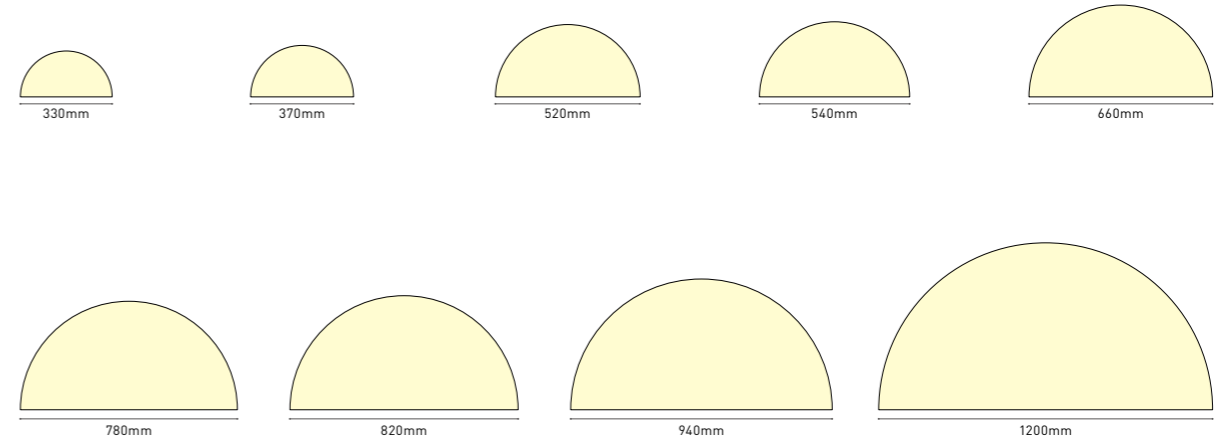

Libra

Sections

Ordering code for Libra series

*Lumens @4000K, CRI 80

Model	Item	Size/mm	Power/W 1 pcs	Lumens /lm	Dimming	CCT	CRI	Input /VAC	Color	Certification
LCXX80	LCXX80-LI-330	H80xW165xL330	8	800	Non Dali Push Triac 0-10V Remote Tunable Emergency	2700K 3000K 4000K 6000K 6500K RGB RGBW	>80 >90 >95	200-240 100-277	White Black Silver Gold	CE CB SAA RCM RoHS
	LCXX80-LI-370	H80xW185xL370	10	1000						
	LCXX80-LI-520	H80xW260xL520	18	1800						
	LCXX80-LI-540	H80xW270xL540	20	2000						
	LCXX80-LI-660	H80xW330xL660	30	3000						
	LCXX80-LI-780	H80xW390xL780	40	4000						
	LCXX80-LI-820	H80xW410xL820	45	4500						
LCXX100	LCXX100-LI-330	H100xW165xL330	8	800						
	LCXX100-LI-370	H100xW185xL370	10	1000						
	LCXX100-LI-520	H100xW260xL520	18	1800						
	LCXX100-LI-540	H100xW270xL540	20	2000						
	LCXX100-LI-660	H100xW330xL660	30	3000						
	LCXX100-LI-780	H100xW390xL780	40	4000						
	LCXX100-LI-820	H100xW410xL820	45	4500						
LCXX100-LI-940	H100xW470xL940	60	6000							
LCXX100-LI-1200	H100xW600xL1200	100	1000							

Accessories