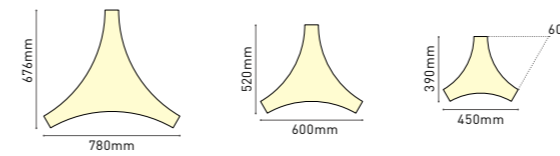

Accessories

Aquarius

Sections

AT- Aquarius Triangle

AQ- Aquarius Quadrangle

More shapes available

Ordering code for Aquarius series

*Lumens @4000K, CRI 80