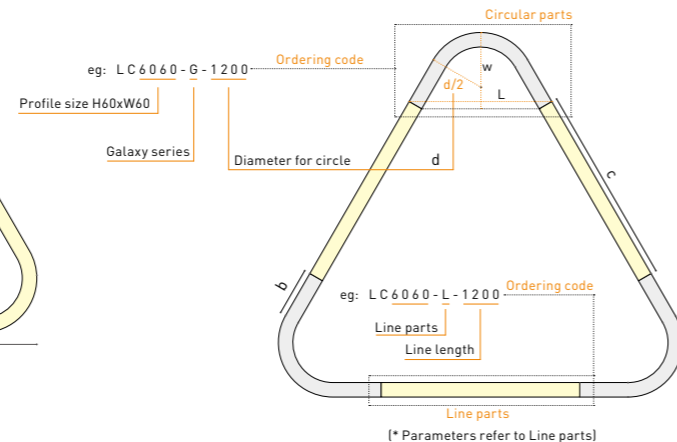

Galaxy

Galaxy

Case 1: if the length < 1.5m, profile & cover is only 1 part ;

Case 2: if the length > 1.5m, profile is connected by parts.

Accessories

a/mm	d/mm	c/mm	b/mm
		900	
40	300	1000	
50	400	1100	
60	450	1200	
70	600	1400	
80	660	1500	
90	740	1600	
100	900	1700	200
110	1000	1800	
120	1060	1900	
150	1200	2200	
		2400	