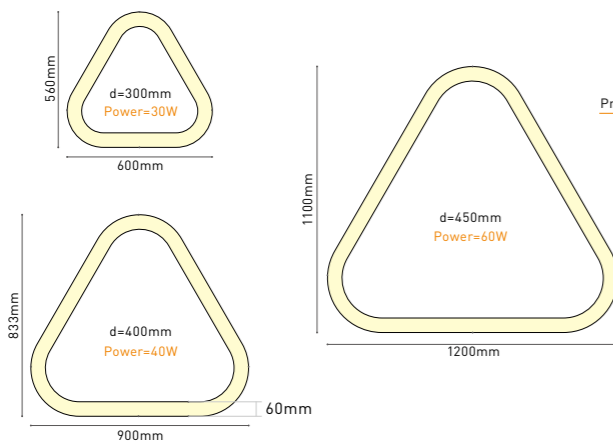

Galaxy

Galaxy

Case 1: if the length < 1.5m, profile & cover is only 1 part ;

Case 2: if the length > 1.5m, profile is connected by parts.

Accessories

a/mm	d/mm	c/mm	b/mm
		900	
40	300	1000	
50	400	1100	
60	450	1200	
70	600	1400	
80	660	1500	
90	740	1600	
100	900	1700	200
110	1000	1800	
120	1060	1900	
150	1200	2200	
		2400	