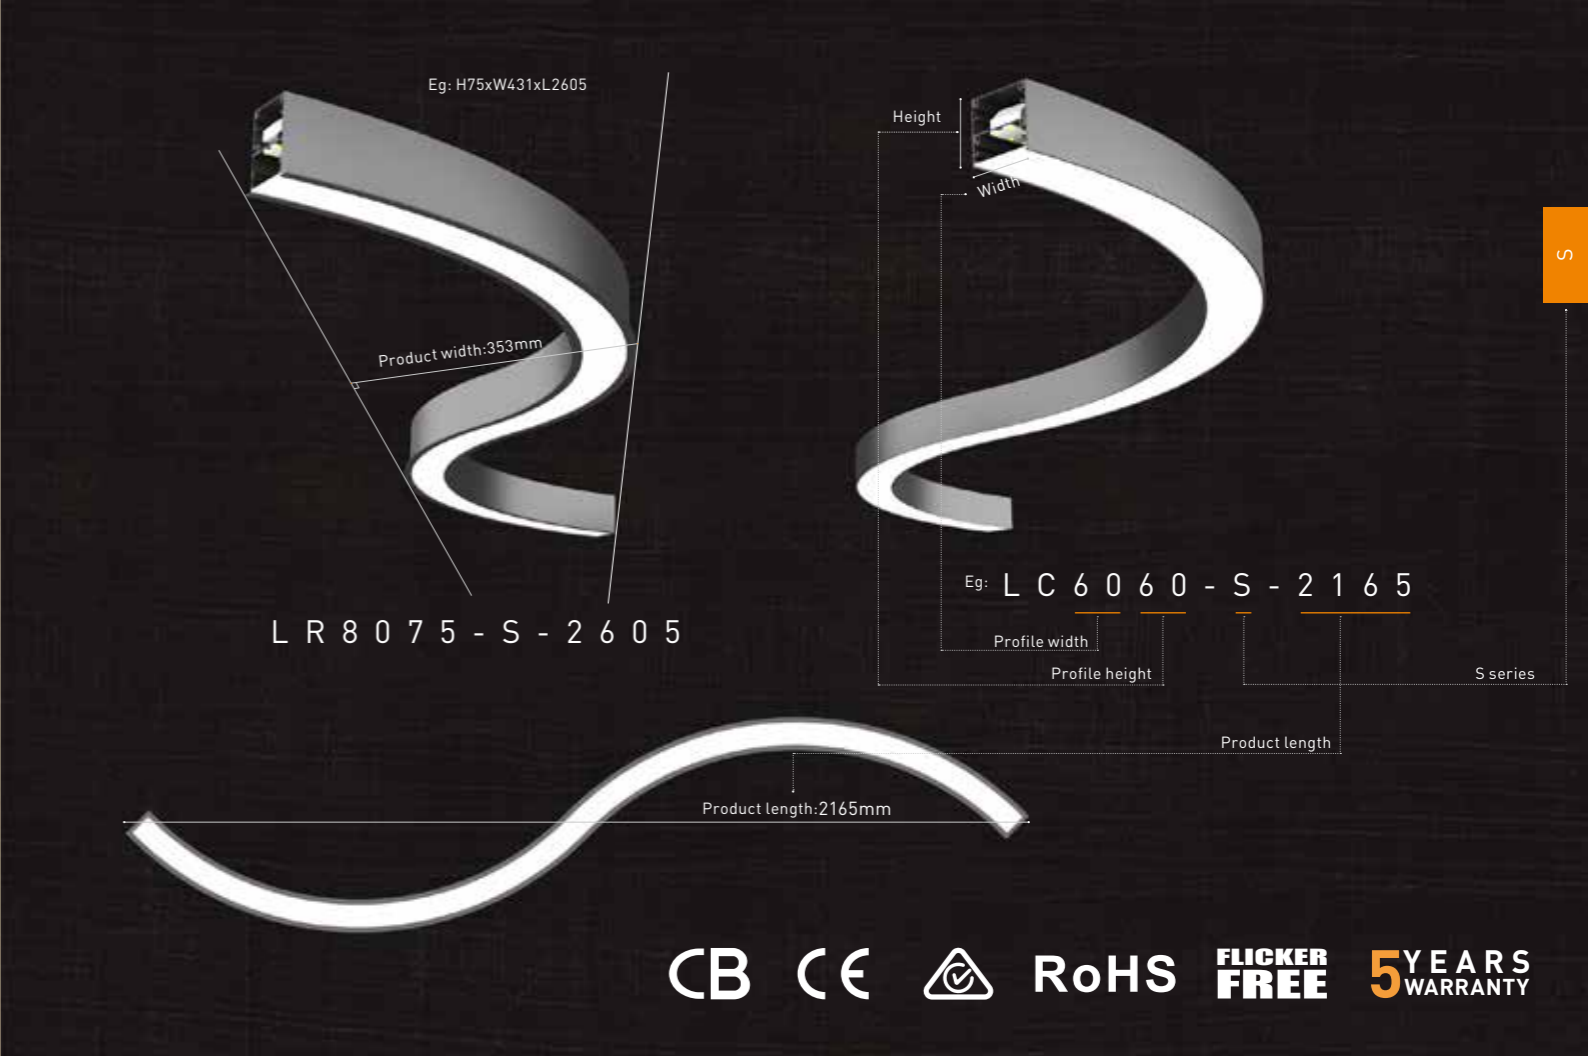

Accessories

Pendant suit 	Recessed clip-P
Ceiling box 	Recessed clip-R
Ceiling clip 	Terminal box
Connectors 	Soft cover

Optical parameters