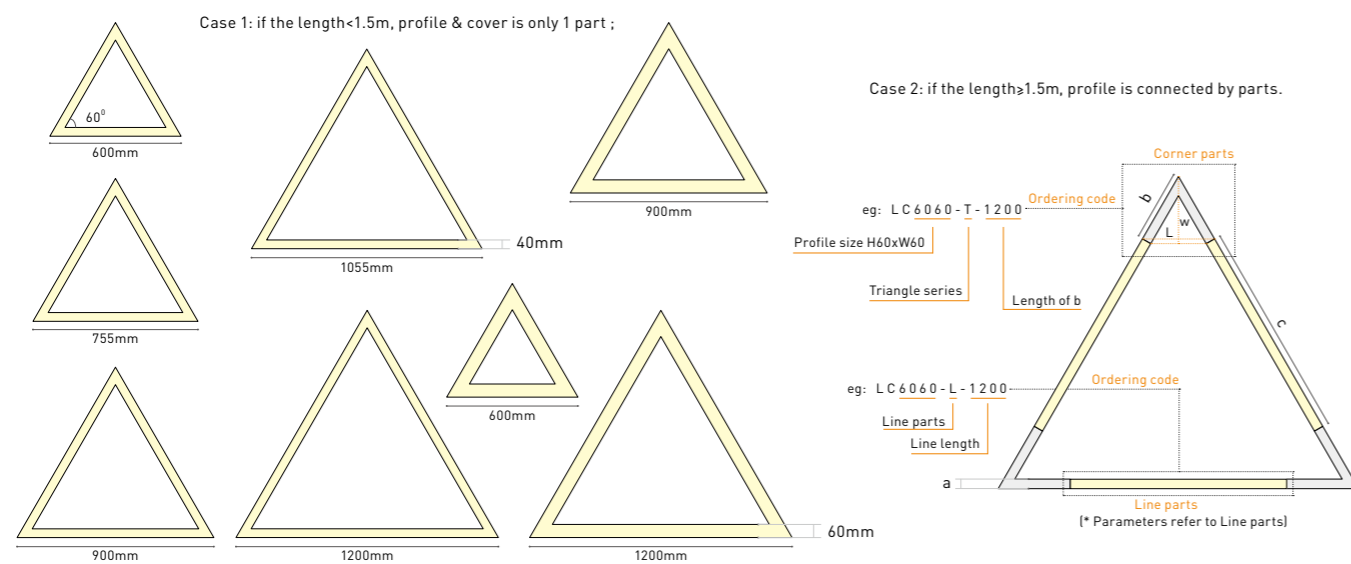

Ordering code for Triangle series - <1.5M

*Lumens @4000K, CRI 80

Model	Item	Size/mm	Power/W 1 pcs	Lumens /lm	Dimming	CCT	CRI	Input /VAC	Color	Certification
LCXX60	LC4060-T-600	H60xW520xL600	13	1300	Non Dali Push Triac 0-10V Remote Tunable Emergency	2700K 3000K 4000K 6000K 6500K RGB RGBW	>80 >90 >95	200-240 100-277	White Black Silver Gold	CE CB SAA RCM RoHS
	LC4060-T-755	H60xW653xL755	15	1500						
	LC4060-T-900	H60xW779xL900	20	2000						
	LC4060-T-1055	H60xW913xL1055	25	2500						
	LC4060-T-1200	H60xW1039xL1200	30	3000						
	LC6060-T-600	H60xW520xL600	30	3000						
LC6060-T-900	H60xW779xL900	50	5000							
LC6060-T-1200	H60xW1039xL1200	60	6000							
LCXX80	LC4080-T-600	H80xW520xL600	13	1300						
	LC4080-T-755	H80xW653xL755	15	1500						
	LC4080-T-900	H80xW779xL900	20	2000						
	LC4080-T-1055	H80xW913xL1055	25	2500						
	LC4080-T-1200	H80xW1039xL1200	30	3000						
	LC6080-T-600	H80xW520xL600	30	3000						
LC6080-T-900	H80xW779xL900	50	5000							
LC6080-T-1200	H80xW1039xL1200	60	6000							
LCXX100	LC60100-T-600	H100xW520xL600	30	3000						
	LC60100-T-900	H100xW779xL900	50	5000						
	LC60100-T-1200	H100xW1039xL1200	60	6000						

Triangle

Triangle