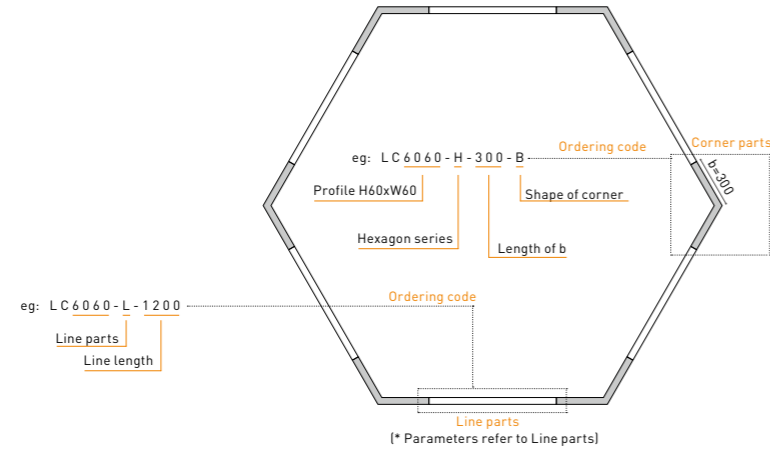

Sections

Case 2: if the length $\geq 1.5m$, profile is connected by parts.

Corners for more shapes