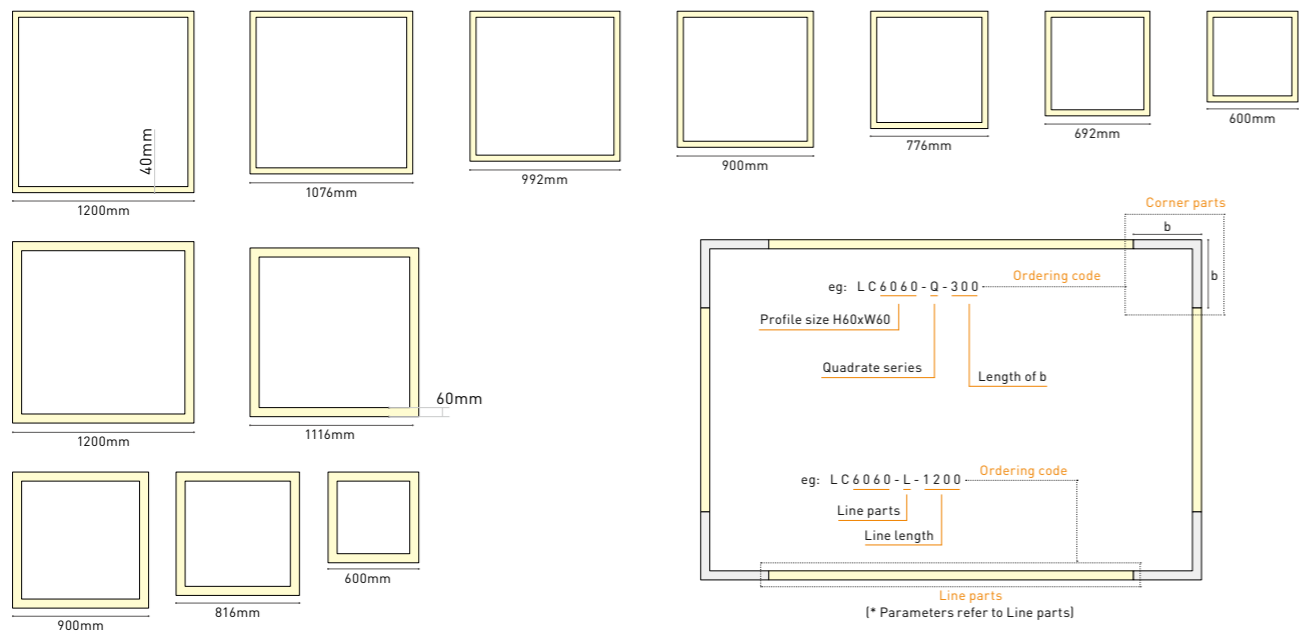

Quadrate

Accessories

a/mm	b/mm	c/mm
		900
40		1000
50		1100
60		1200
70		1300
80	300	1400
90	400	1500
100		1600
110		1700
120		1800
150		1900
		2000
		2200
		2400

Ordering code for Quadrate series - <1.5M

*Lumens @4000K, CRI 80

Model	Item	Size/mm	Power/W 1 pcs	Lumens /lm	Dimming	CCT	CRI	Input /VAC	Color	Certification
LCXX60	LC4060-Q-600	H60xW600xL600	15	1500	Non Dali Push Triac 0-10V Remote Tunable Emergency	2700K 3000K 4000K 6000K 6500K RGB RGBW	>80 >90 >95	200-240 100-277	White Black Silver Gold	CE CB SAA RCM RoHS
	LC4060-Q-692	H60xW692xL692	20	2000						
	LC4060-Q-776	H60xW776xL776	24	2400						
	LC4060-Q-900	H60xW900xL900	27	2700						
	LC4060-Q-992	H60xW992xL992	30	3000						
	LC4060-Q-1076	H60xW1076xL1076	35	3500						
	LC4060-Q-1200	H60xW1200xL1200	40	4000						
	LC6060-Q-600	H60xW600xL600	40	4000						
	LC6060-Q-816	H60xW816xL816	55	5500						
	LC6060-Q-900	H60xW900xL900	60	6000						
LCXX80	LC4080-Q-600	H80xW600xL600	15	1500	Non Dali Push Triac 0-10V Remote Tunable Emergency	2700K 3000K 4000K 6000K 6500K RGB RGBW	>80 >90 >95	200-240 100-277	White Black Silver Gold	CE CB SAA RCM RoHS
	LC4080-Q-692	H80xW692xL692	20	2000						
	LC4080-Q-776	H80xW776xL776	24	2400						
	LC4080-Q-900	H80xW900xL900	27	2700						
	LC4080-Q-992	H80xW992xL992	30	3000						
	LC4080-Q-1076	H80xW1076xL1076	35	3500						
	LC4080-Q-1200	H80xW1200xL1200	40	4000						
	LC6080-Q-600	H80xW600xL600	40	4000						
	LC6080-Q-816	H80xW816xL816	55	5500						
	LC6080-Q-900	H80xW900xL900	60	6000						
LCXX100	LC60100-Q-300	H100xW300xL300	10	1000	Non Dali Push Triac 0-10V Remote Tunable Emergency	2700K 3000K 4000K 6000K 6500K RGB RGBW	>80 >90 >95	200-240 100-277	White Black Silver Gold	CE CB SAA RCM RoHS
	LC80100-Q-300	H100xW300xL300	15	1500						
	LC60100-Q-300	H100xW300xL300	10	1000						
	LC80100-Q-300	H100xW300xL300	15	1500						

Quadrate