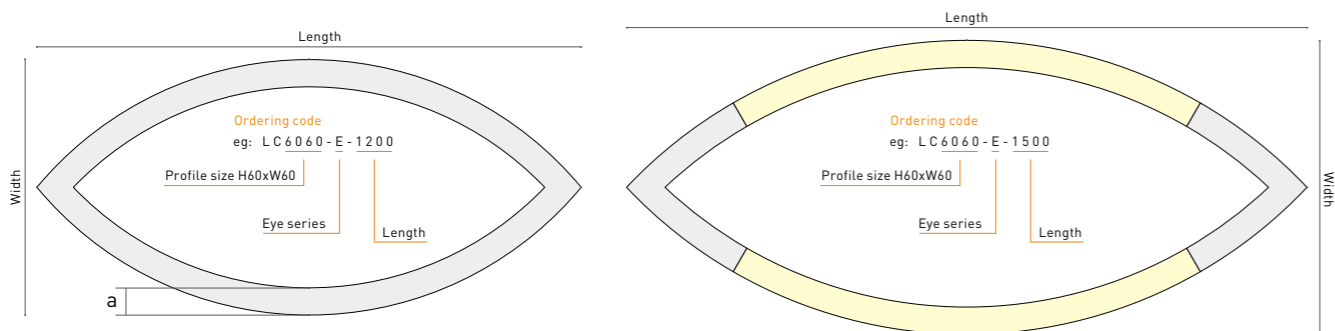

Accessories

Eye

Eye

Case 1: if the length < 1.5m, profile & cover is only 1 part ;

Case 2: if the length ≥ 1.5m, profile is connected by parts.

Accessories

a/mm
40
50
60
70
80
90
100
110
120
150

Ordering code for Eye series