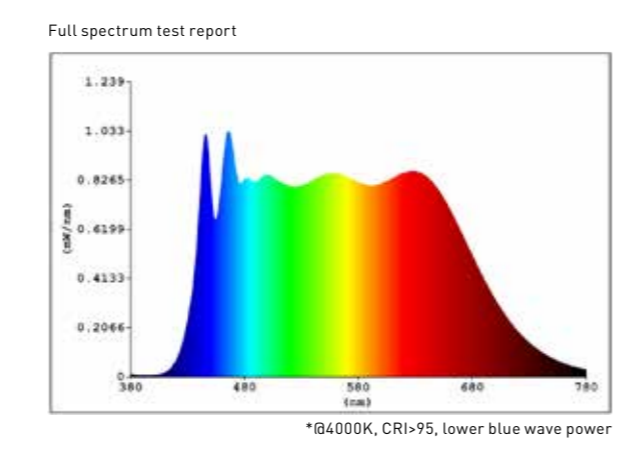

Accessories

Optical parameters

Ordering code for circle series-Pendant

\*Lumens @4000K, CRI 80

Model	Item	Size/mm	Power/W 1 pcs	Lumens /lm	Dimming	CCT	CRI	Input /VAC	Color	Certification
LCXX80	LC4080-C-450	H80xD450	10	1000	Non Dati Push Triac 0-10V Remote Tunable Emergency	2700K 3000K 4000K 6000K 6500K RGB RGBW	>80 >90 >95	200-240 100-277	White Black Silver Gold	CE CB SAA RCM RoHS
	LC4080-C-600	H80xD600	15	1500						
	LC4080-C-740	H80xD740	20	2000						
	LC4080-C-900	H80xD900	25	2500						
	LC4080-C-1000	H80xD1000	30	3000						
	LC4080-C-1200	H80xD1200	35	3500						
	LC4080-C-1540	H80xD1540	40	4000						
	LC4080-C-1840	H80xD1840	55	5500						
	LC4080-C-2040	H80xD2040	60	6000						
	LC4080-C-2440	H80xD2440	75	7500						
	LC4080-C-3040	H80xD3040	90	9000						
	LC4080-C-4040	H80xD4040	120	12000						
	LC4080-C-5040	H80xD5040	160	16000						
	LC4080-C-6040	H80xD6040	180	18000						
	LC4080-C-7040	H80xD7040	240	24000						
	LC6080-C-450	H80xD450	20	2000						
	LC6080-C-660	H80xD660	30	3000						
	LC6080-C-900	H80xD900	40	4000						
	LC6080-C-1060	H80xD1060	50	5000						
	LC6080-C-1200	H80xD1200	60	6000						
	LC6080-C-1560	H80xD1560	80	8000						
	LC6080-C-1860	H80xD1860	110	11000						
	LC6080-C-2060	H80xD2060	120	12000						
	LC6080-C-2460	H80xD2460	150	15000						
	LC6080-C-3060	H80xD3060	180	18000						
	LC6080-C-4060	H80xD4060	240	24000						
	LC6080-C-5060	H80xD5060	320	32000						
	LC6080-C-6060	H80xD6060	360	36000						
	LC6080-C-7060	H80xD7060	480	48000						
	LC8080-C-680	H80xD680	30	3000						
	LC8080-C-900	H80xD900	50	5000						
	LC8080-C-1200	H80xD1200	80	8000						
	LC8080-C-1580	H80xD1580	120	12000						
	LC8080-C-1880	H80xD1880	160	16000						
	LC8080-C-2080	H80xD2080	180	18000						
	LC8080-C-2480	H80xD2480	225	22500						
	LC8080-C-3080	H80xD3080	270	27000						
	LC8080-C-4080	H80xD4080	360	36000						
	LC8080-C-5080	H80xD5080	480	48000						
	LC8080-C-6080	H80xD6080	540	54000						
LC8080-C-7080	H80xD7080	720	72000							