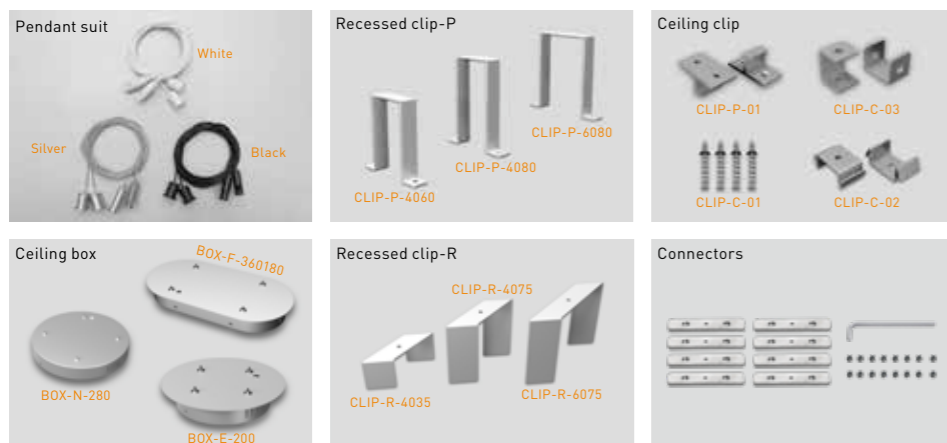

Accessories

Eye

Eye

Case 1: if the length < 1.5m, profile & cover is only 1 part ;

Case 2: if the length ≥ 1.5m, profile is connected by parts.

Accessories

a/mm
40
50
60
70
80
90
100
110
120
150

Ordering code for Eye series