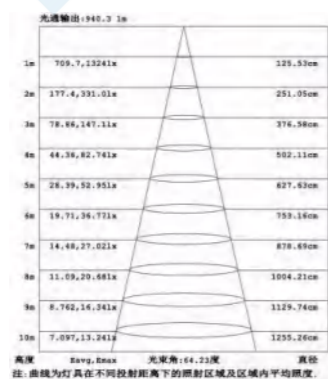

End-cap
端盖颜色

PHOTOMETRIC

格栅系列

Grating Series

JZ9184

Power	Flux	Size(LxWxH)	CCT
25W/M	50-60LM/W	L*51*65MM	3000K 4000K 5000K 5700K

Beam Angle	Body Material	Diffuser Material	End Cap Material
68.9°	6063 Aluminum 6063 铝	PMMA 亚克力	PC