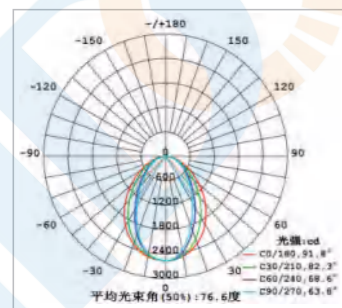

PHOTOMETRIC

End-cap
端盖颜色