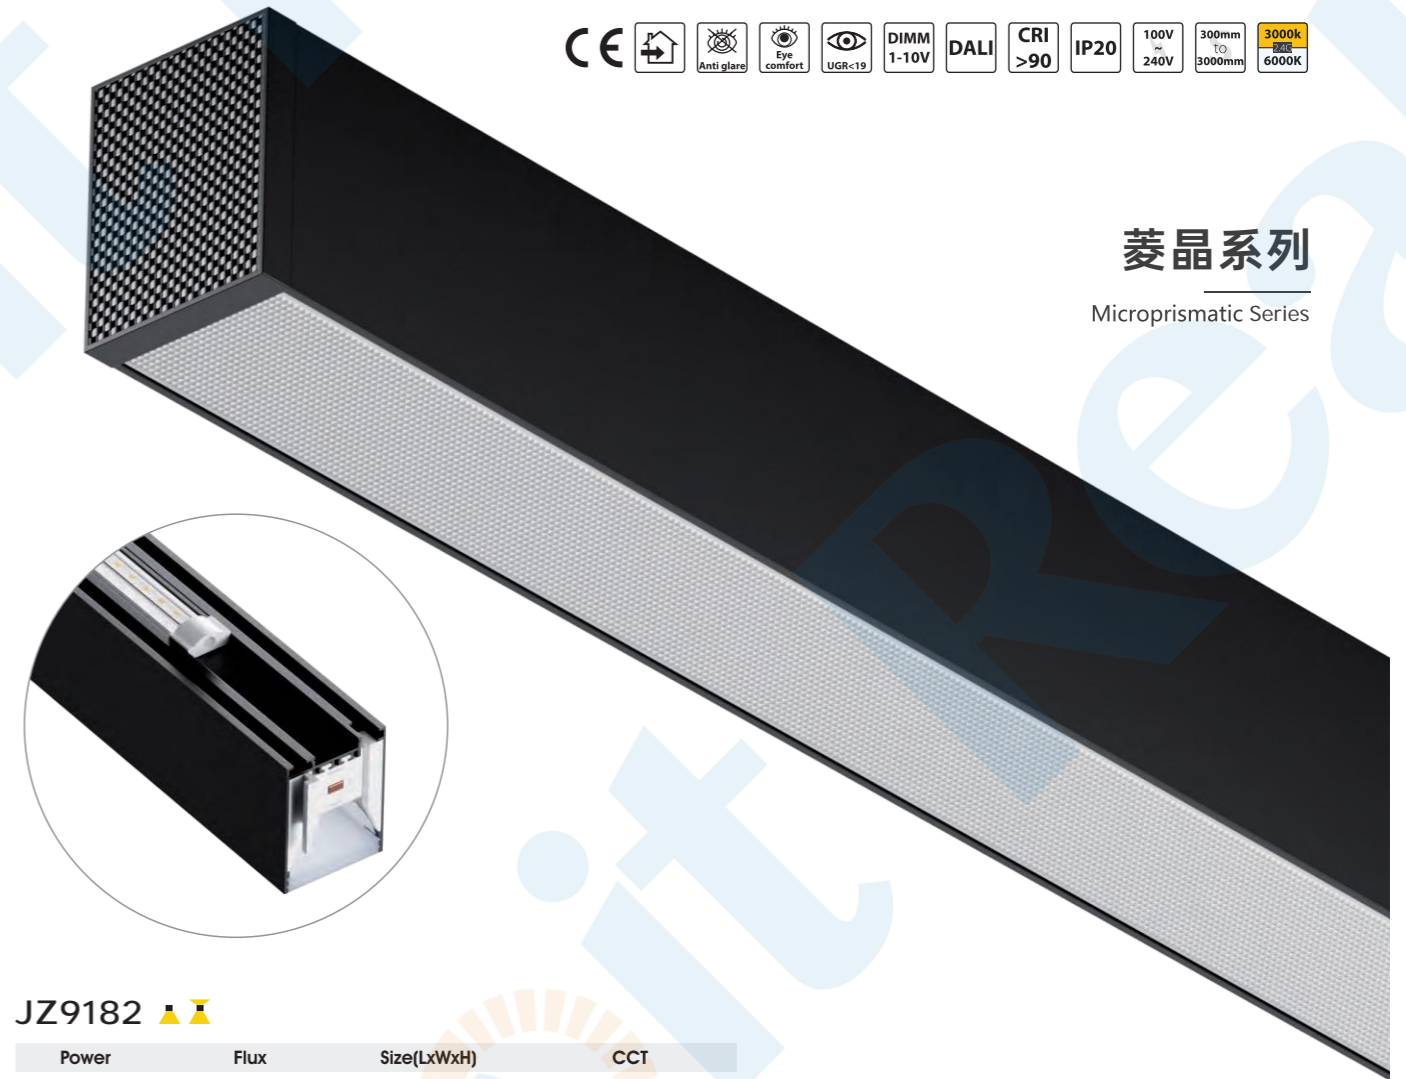

菱晶系列

Microprismatic Series