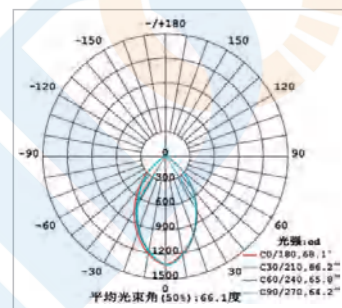

End-cap
端盖颜色

PHOTOMETRIC

格栅系列

Grating Series

JZ9184

Power	Flux	Size(LxWxH)	CCT
25W/M	50-60LM/W	L*51*65MM	3000K 4000K 5000K 5700K

Beam Angle	Body Material	Diffuser Material	End Cap Material
68.9°	6063 Aluminum 6063 铝	PMMA 亚克力	PC