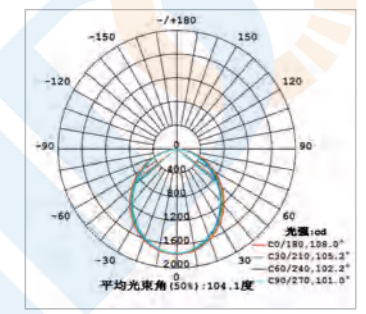

PHOTOMETRIC

End-cap

端盖颜色