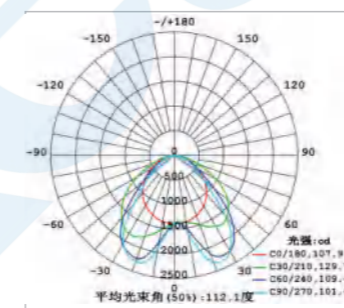

PHOTOMETRIC