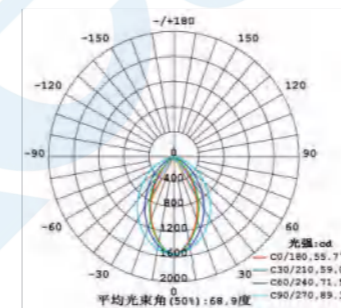

End-cap
端盖颜色

PHOTOMETRIC

格栅系列

Grating Series

JZ9184

Power	Flux	Size(LxWxH)	CCT
25W/M	50-60LM/W	L*51*65MM	3000K 4000K 5000K 5700K

Beam Angle	Body Material	Diffuser Material	End Cap Material
68.9°	6063 Aluminum 6063 铝	PMMA 亚克力	PC

Colour:
颜色

- Sand black 砂黑 ● Sand white 砂白 ● Wood grain 木纹
- Matte black 哑黑 ● Matte white 哑白 ● Silver 银色

End-cap
端盖颜色

PHOTOMETRIC

偏光系列

Asymatric Series

JZ9185

Power	Flux	Size(LxWxH)	CCT
25W/M	110-140LM/W	L*51*65MM	3000K 4000K 5000K 5700K