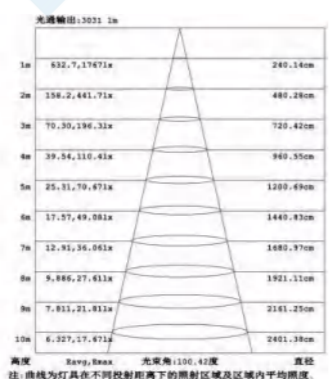

PHOTOMETRIC

End-cap

端盖颜色