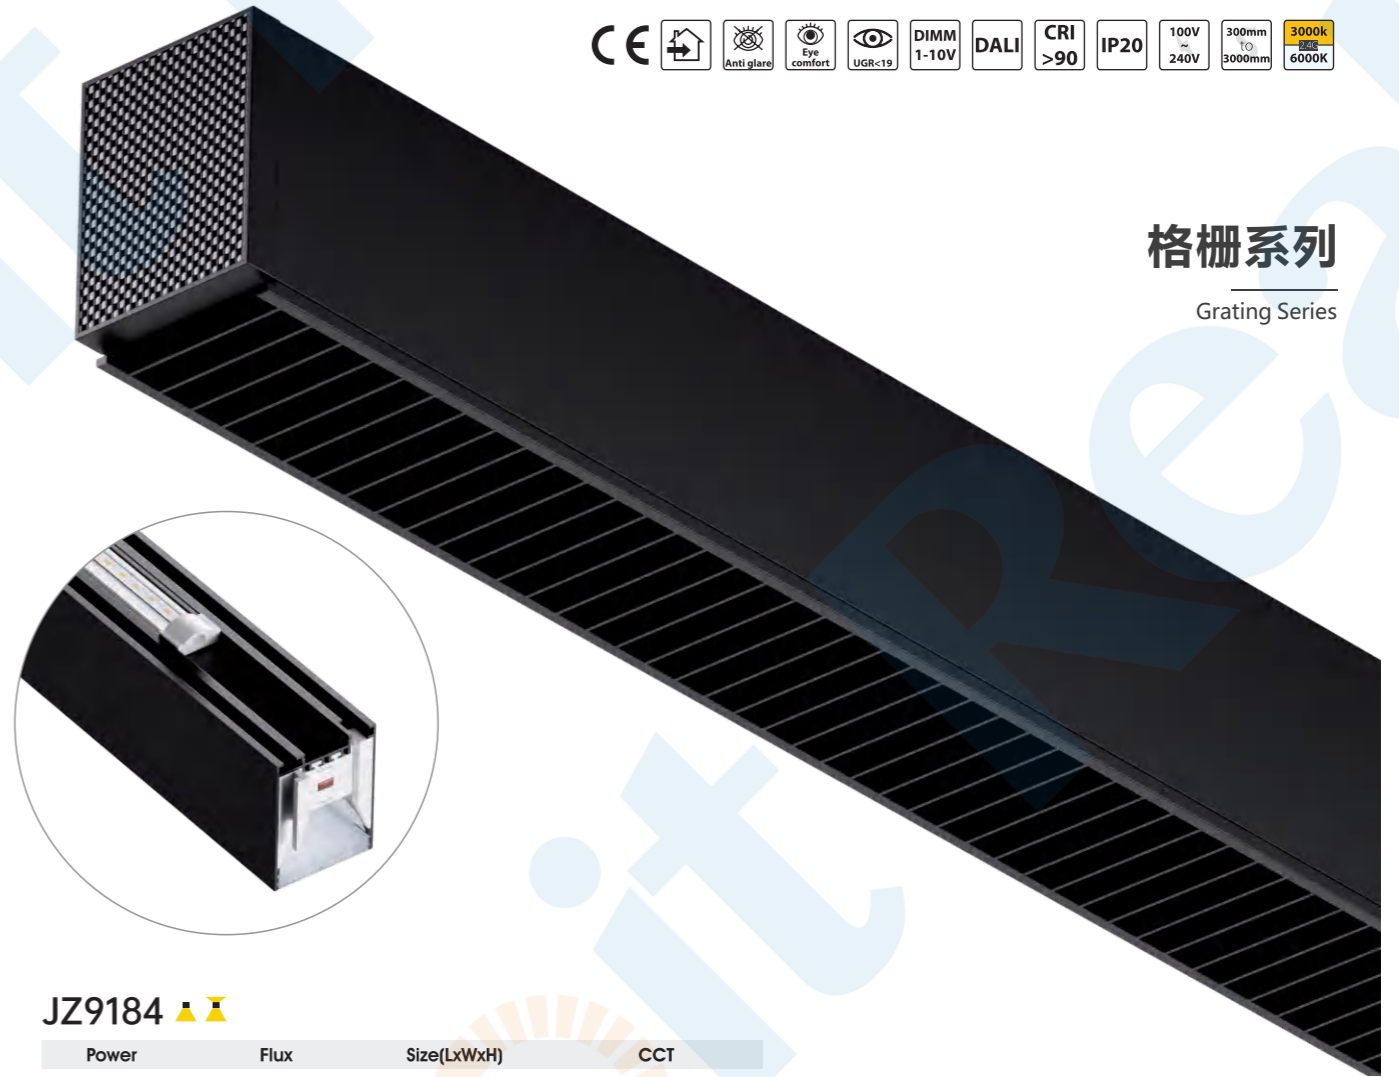

End-cap
端盖颜色

PHOTOMETRIC

格栅系列

Grating Series

JZ9184

Power	Flux	Size(LxWxH)	CCT
25W/M	50-60LM/W	L*51*65MM	3000K 4000K 5000K 5700K

Beam Angle	Body Material	Diffuser Material	End Cap Material
68.9°	6063 Aluminum 6063 铝	PMMA 亚克力	PC