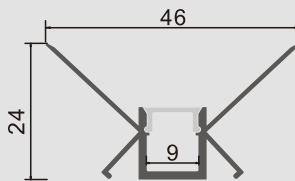

CORNER LINEAR LIGHTS

ALUMINUM PROFILE

CORNER LINEAR LIGHTS

RD5022

Item Type	LED aluminum profile
Grade and Temper	6063 T5 (T6)
Size	50*22mm
Finished	Anodized
Cover	Clear/Milky
Standard Length	60CM, 90CM, 120CM, 150CM, 180CM/Customize
Package	Inner PP bag & Outer carton
Accessories	PC cover diffuser, metal clips, end caps

RD5313

Item Type	LED aluminum profile
Grade and Temper	6063 T5 (T6)
Size	52.5*13.5mm
Finished	Anodized
Cover	Clear/Milky
Standard Length	60CM, 90CM, 120CM, 150CM, 180CM/Customize
Package	Inner PP bag & Outer carton
Accessories	PC cover diffuser, metal clips, end caps

RD5313A

Item Type	LED aluminum profile
Grade and Temper	6063 T5 (T6)
Size	52.5*13.5mm
Finished	Anodized
Cover	Clear/Milky
Standard Length	60CM, 90CM, 120CM, 150CM, 180CM/Customize
Package	Inner PP bag & Outer carton
Accessories	PC cover diffuser, metal clips, end caps

RD4624

Item Type	LED aluminum profile
Grade and Temper	6063 T5 (T6)
Size	46*24mm
Finished	Anodized
Cover	Clear/Milky
Standard Length	60CM, 90CM, 120CM, 150CM, 180CM/Customize
Package	Inner PP bag & Outer carton
Accessories	PC cover diffuser, metal clips, end caps