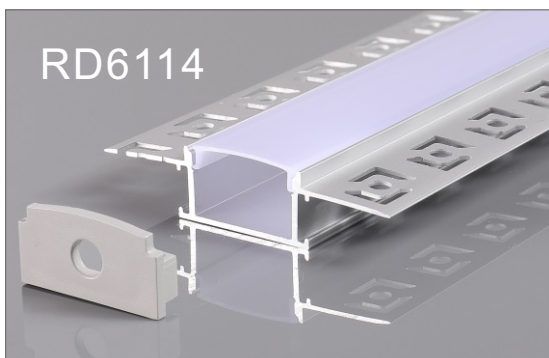

CORNER LINEAR LIGHTS

ALUMINUM PROFILE

CORNER LINEAR LIGHTS

RD5022

Item Type	LED aluminum profile
Grade and Temper	6063 T5 (T6)
Size	50*22mm
Finished	Anodized
Cover	Clear/Milky
Standard Length	60CM, 90CM, 120CM, 150CM, 180CM/Customize
Package	Inner PP bag & Outer carton
Accessories	PC cover diffuser, metal clips, end caps

RD5313

Item Type	LED aluminum profile
Grade and Temper	6063 T5 (T6)
Size	52.5*13.5mm
Finished	Anodized
Cover	Clear/Milky
Standard Length	60CM, 90CM, 120CM, 150CM, 180CM/Customize
Package	Inner PP bag & Outer carton
Accessories	PC cover diffuser, metal clips, end caps

RD5313A

Item Type	LED aluminum profile
Grade and Temper	6063 T5 (T6)
Size	52.5*13.5mm
Finished	Anodized
Cover	Clear/Milky
Standard Length	60CM, 90CM, 120CM, 150CM, 180CM/Customize
Package	Inner PP bag & Outer carton
Accessories	PC cover diffuser, metal clips, end caps

RD4624

Item Type	LED aluminum profile
Grade and Temper	6063 T5 (T6)
Size	46*24mm
Finished	Anodized
Cover	Clear/Milky
Standard Length	60CM, 90CM, 120CM, 150CM, 180CM/Customize
Package	Inner PP bag & Outer carton
Accessories	PC cover diffuser, metal clips, end caps