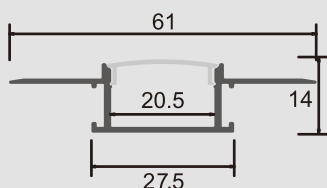

CORNER LINEAR LIGHTS

ALUMINUM PROFILE

CORNER LINEAR LIGHTS

RD5022

Item Type	LED aluminum profile
Grade and Temper	6063 T5 (T6)
Size	50*22mm
Finished	Anodized
Cover	Clear/Milky
Standard Length	60CM, 90CM, 120CM, 150CM, 180CM/Customize
Package	Inner PP bag & Outer carton
Accessories	PC cover diffuser, metal clips, end caps

RD5313A

Item Type	LED aluminum profile
Grade and Temper	6063 T5 (T6)
Size	52.5*13.5mm
Finished	Anodized
Cover	Clear/Milky
Standard Length	60CM, 90CM, 120CM, 150CM, 180CM/Customize
Package	Inner PP bag & Outer carton
Accessories	PC cover diffuser, metal clips, end caps

RD4624

Item Type	LED aluminum profile
Grade and Temper	6063 T5 (T6)
Size	46*24mm
Finished	Anodized
Cover	Clear/Milky
Standard Length	60CM, 90CM, 120CM, 150CM, 180CM/Customize
Package	Inner PP bag & Outer carton
Accessories	PC cover diffuser, metal clips, end caps

RD6114

Item Type	LED aluminum profile
Grade and Temper	6063 T5 (T6)
Size	61*14mm
Finished	Anodized
Cover	Clear/Milky
Standard Length	60CM, 90CM, 120CM, 150CM, 180CM/Customize
Package	Inner PP bag & Outer carton
Accessories	PC cover diffuser, metal clips, end caps