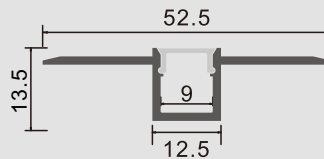

CORNER LINEAR LIGHTS

ALUMINUM PROFILE

CORNER LINEAR LIGHTS

RD5022

Item Type	LED aluminum profile
Grade and Temper	6063 T5 (T6)
Size	50*22mm
Finished	Anodized
Cover	Clear/Milky
Standard Length	60CM, 90CM, 120CM, 150CM, 180CM/Customize
Package	Inner PP bag & Outer carton
Accessories	PC cover diffuser, metal clips, end caps

RD5313

Item Type	LED aluminum profile
Grade and Temper	6063 T5 (T6)
Size	52.5*13.5mm
Finished	Anodized
Cover	Clear/Milky
Standard Length	60CM, 90CM, 120CM, 150CM, 180CM/Customize
Package	Inner PP bag & Outer carton
Accessories	PC cover diffuser, metal clips, end caps

RD5313A

Item Type	LED aluminum profile
Grade and Temper	6063 T5 (T6)
Size	52.5*13.5mm
Finished	Anodized
Cover	Clear/Milky
Standard Length	60CM, 90CM, 120CM, 150CM, 180CM/Customize
Package	Inner PP bag & Outer carton
Accessories	PC cover diffuser, metal clips, end caps

RD4624

Item Type	LED aluminum profile
Grade and Temper	6063 T5 (T6)
Size	46*24mm
Finished	Anodized
Cover	Clear/Milky
Standard Length	60CM, 90CM, 120CM, 150CM, 180CM/Customize
Package	Inner PP bag & Outer carton
Accessories	PC cover diffuser, metal clips, end caps