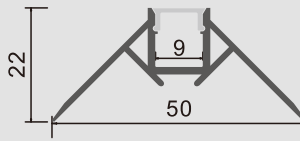

CORNER LINEAR LIGHTS

ALUMINUM PROFILE

CORNER LINEAR LIGHTS

RD5022

Item Type	LED aluminum profile
Grade and Temper	6063 T5 (T6)
Size	50*22mm
Finished	Anodized
Cover	Clear/Milky
Standard Length	60CM, 90CM, 120CM, 150CM, 180CM/Customize
Package	Inner PP bag & Outer carton
Accessories	PC cover diffuser, metal clips, end caps

RD5313

Item Type	LED aluminum profile
Grade and Temper	6063 T5 (T6)
Size	52.5*13.5mm
Finished	Anodized
Cover	Clear/Milky
Standard Length	60CM, 90CM, 120CM, 150CM, 180CM/Customize
Package	Inner PP bag & Outer carton
Accessories	PC cover diffuser, metal clips, end caps

RD5313A

Item Type	LED aluminum profile
Grade and Temper	6063 T5 (T6)
Size	52.5*13.5mm
Finished	Anodized
Cover	Clear/Milky
Standard Length	60CM, 90CM, 120CM, 150CM, 180CM/Customize
Package	Inner PP bag & Outer carton
Accessories	PC cover diffuser, metal clips, end caps