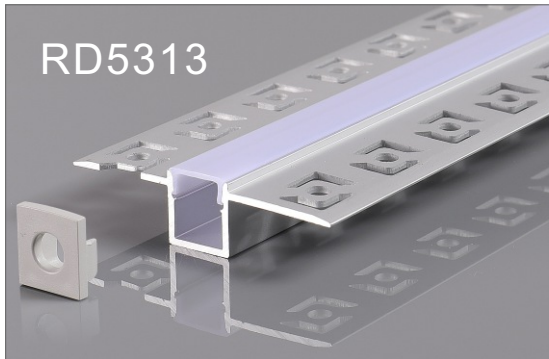

CORNER LINEAR LIGHTS

ALUMINUM PROFILE

CORNER LINEAR LIGHTS

RD5022

Item Type	LED aluminum profile
Grade and Temper	6063 T5 (T6)
Size	50*22mm
Finished	Anodized
Cover	Clear/Milky
Standard Length	60CM, 90CM, 120CM, 150CM, 180CM/Customize
Package	Inner PP bag & Outer carton
Accessories	PC cover diffuser, metal clips, end caps

RD5313

Item Type	LED aluminum profile
Grade and Temper	6063 T5 (T6)
Size	52.5*13.5mm
Finished	Anodized
Cover	Clear/Milky
Standard Length	60CM, 90CM, 120CM, 150CM, 180CM/Customize
Package	Inner PP bag & Outer carton
Accessories	PC cover diffuser, metal clips, end caps

RD5313A

Item Type	LED aluminum profile
Grade and Temper	6063 T5 (T6)
Size	52.5*13.5mm
Finished	Anodized
Cover	Clear/Milky
Standard Length	60CM, 90CM, 120CM, 150CM, 180CM/Customize
Package	Inner PP bag & Outer carton
Accessories	PC cover diffuser, metal clips, end caps

RD4624

Item Type	LED aluminum profile
Grade and Temper	6063 T5 (T6)
Size	46*24mm
Finished	Anodized
Cover	Clear/Milky
Standard Length	60CM, 90CM, 120CM, 150CM, 180CM/Customize
Package	Inner PP bag & Outer carton
Accessories	PC cover diffuser, metal clips, end caps