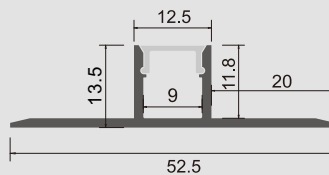

CORNER LINEAR LIGHTS

ALUMINUM PROFILE

CORNER LINEAR LIGHTS

RD5022

Item Type	LED aluminum profile
Grade and Temper	6063 T5 (T6)
Size	50*22mm
Finished	Anodized
Cover	Clear/Milky
Standard Length	60CM, 90CM, 120CM, 150CM, 180CM/Customize
Package	Inner PP bag & Outer carton
Accessories	PC cover diffuser, metal clips, end caps

RD5313

Item Type	LED aluminum profile
Grade and Temper	6063 T5 (T6)
Size	52.5*13.5mm
Finished	Anodized
Cover	Clear/Milky
Standard Length	60CM, 90CM, 120CM, 150CM, 180CM/Customize
Package	Inner PP bag & Outer carton
Accessories	PC cover diffuser, metal clips, end caps

RD5313A

Item Type	LED aluminum profile
Grade and Temper	6063 T5 (T6)
Size	52.5*13.5mm
Finished	Anodized
Cover	Clear/Milky
Standard Length	60CM, 90CM, 120CM, 150CM, 180CM/Customize
Package	Inner PP bag & Outer carton
Accessories	PC cover diffuser, metal clips, end caps

RD4624

Item Type	LED aluminum profile
Grade and Temper	6063 T5 (T6)
Size	46*24mm
Finished	Anodized
Cover	Clear/Milky
Standard Length	60CM, 90CM, 120CM, 150CM, 180CM/Customize
Package	Inner PP bag & Outer carton
Accessories	PC cover diffuser, metal clips, end caps