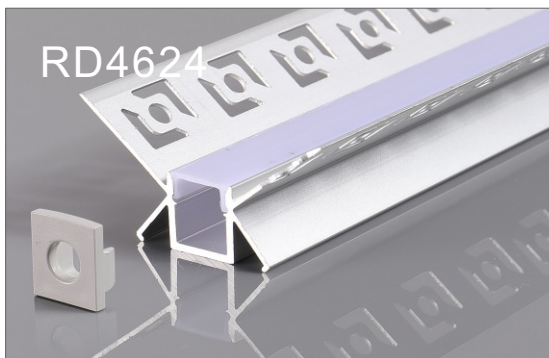

CORNER LINEAR LIGHTS

ALUMINUM PROFILE

CORNER LINEAR LIGHTS

RD5022

Item Type	LED aluminum profile
Grade and Temper	6063 T5 (T6)
Size	50*22mm
Finished	Anodized
Cover	Clear/Milky
Standard Length	60CM, 90CM, 120CM, 150CM, 180CM/Customize
Package	Inner PP bag & Outer carton
Accessories	PC cover diffuser, metal clips, end caps

RD5313

Item Type	LED aluminum profile
Grade and Temper	6063 T5 (T6)
Size	52.5*13.5mm
Finished	Anodized
Cover	Clear/Milky
Standard Length	60CM, 90CM, 120CM, 150CM, 180CM/Customize
Package	Inner PP bag & Outer carton
Accessories	PC cover diffuser, metal clips, end caps

RD5313A

Item Type	LED aluminum profile
Grade and Temper	6063 T5 (T6)
Size	52.5*13.5mm
Finished	Anodized
Cover	Clear/Milky
Standard Length	60CM, 90CM, 120CM, 150CM, 180CM/Customize
Package	Inner PP bag & Outer carton
Accessories	PC cover diffuser, metal clips, end caps

RD4624

Item Type	LED aluminum profile
Grade and Temper	6063 T5 (T6)
Size	46*24mm
Finished	Anodized
Cover	Clear/Milky
Standard Length	60CM, 90CM, 120CM, 150CM, 180CM/Customize
Package	Inner PP bag & Outer carton
Accessories	PC cover diffuser, metal clips, end caps