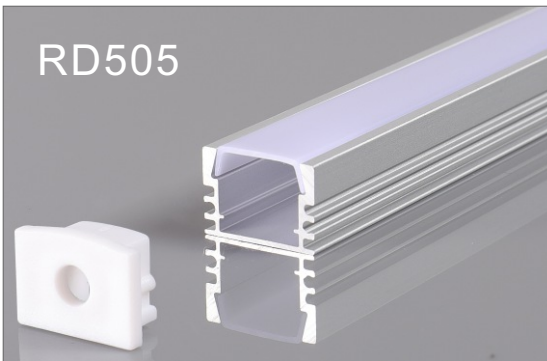

2 Install the Buckle

3 Install aluminum profile

Suspended

1 Install the Buckle

2 Install the lifting rope

3 Install aluminum profile

HARD LIGHT BAR ALUMINUM PROFILE

Lamps Parameter

Aim to create a comfortable lighting life for you

Item Type	LED aluminum profile
Grade and Temper	6063 T5 (T6)
Size	17.5*12mm
Finished	Anodized
Cover	Clear/Milky
Standard Length	60CM, 90CM, 120CM, 150CM, 180CM/Customize
Package	Inner PP bag & Outer carton
Accessories	PC cover diffuser, metal clips, end caps