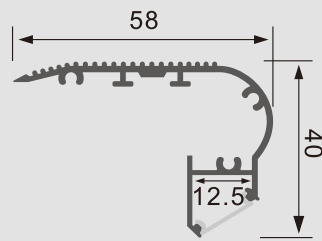

Item Type	LED aluminum profile
Grade and Temper	6063 T5 (T6)
Size	58*40mm
Finished	Anodized
Cover	Clear/Milky
Standard Length	60CM, 90CM, 120CM, 150CM, 180CM/Customize
Package	Inner PP bag & Outer carton
Accessories	PC cover diffuser, metal clips, end caps