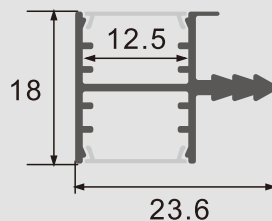

Item Type	LED aluminum profile
Grade and Temper	6063 T5 (T6)
Size	23.6*18mm
Finished	Anodized
Cover	Clear/Milky
Standard Length	60CM, 90CM, 120CM, 150CM, 180CM/Customize
Package	Inner PP bag & Outer carton
Accessories	PC cover diffuser, metal clips, end caps