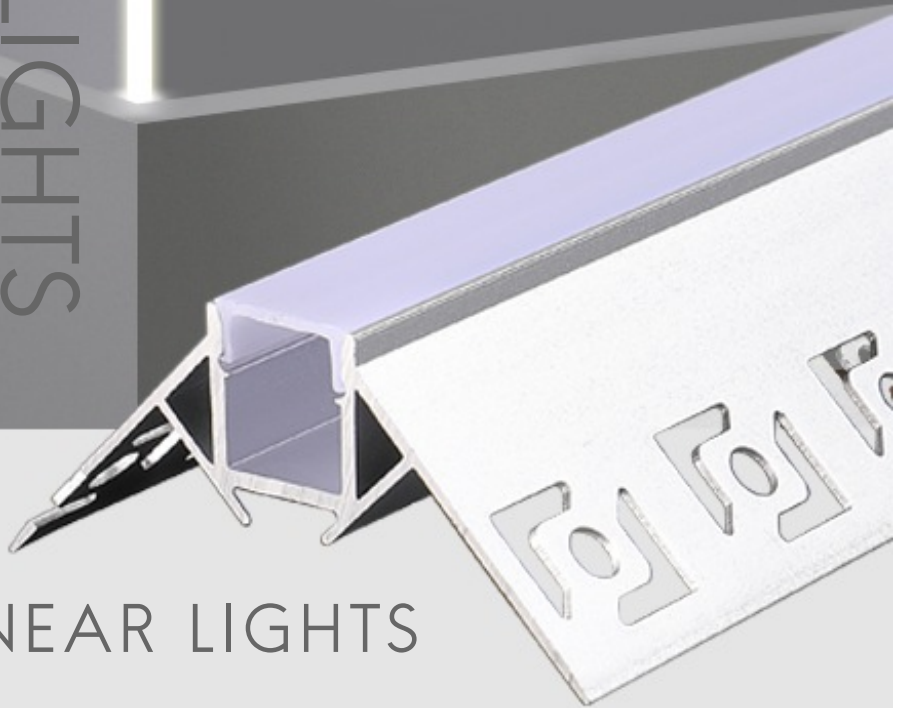

CORNER LINEAR LIGHTS

ALUMINUM PROFILE

CORNER LINEAR LIGHTS