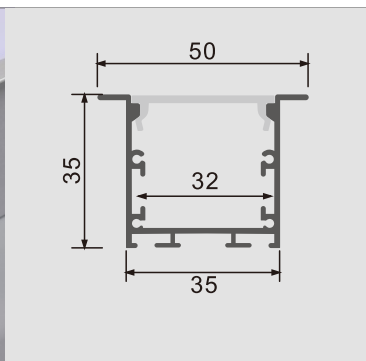

RECESSED LINE LAMP

120° illumination range

The room was illuminated to its fullest extent

120 °

ILLUMINATION RANGE

OFFICE LIGHTS
ALUMINUM PROFILE

Item Type	LED aluminum profile
Grade and Temper	6063 T5 (T6)
Size	200*40mm
Finished	Anodized
Cover	Clear/Milky
Standard Length	60CM, 90CM, 120CM, 150CM, 180CM/Customize
Package	Inner PP bag & Outer carton
Accessories	PC cover diffuser, metal clips, end caps

Item Type	LED aluminum profile
Grade and Temper	6063 T5 (T6)
Size	50*35mm
Finished	Anodized
Cover	Clear/Milky
Standard Length	60CM, 90CM, 120CM, 150CM, 180CM/Customize
Package	Inner PP bag & Outer carton
Accessories	PC cover diffuser, metal clips, end caps