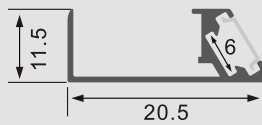

Item Type	LED aluminum profile
Grade and Temper	6063 T5 (T6)
Size	20.5*11.5mm
Finished	Anodized
Cover	Clear/Milky
Standard Length	60CM, 90CM, 120CM, 150CM, 180CM/Customize
Package	Inner PP bag & Outer carton
Accessories	PC cover diffuser, metal clips, end caps