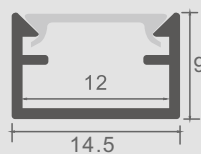

Aim to create a comfortable lighting life for you

Item Type	LED aluminum profile
Grade and Temper	6063 T5 (T6)
Size	17.5*12mm
Finished	Anodized
Cover	Clear/Milky
Standard Length	60CM, 90CM, 120CM, 150CM, 180CM/Customize
Package	Inner PP bag & Outer carton
Accessories	PC cover diffuser, metal clips, end caps