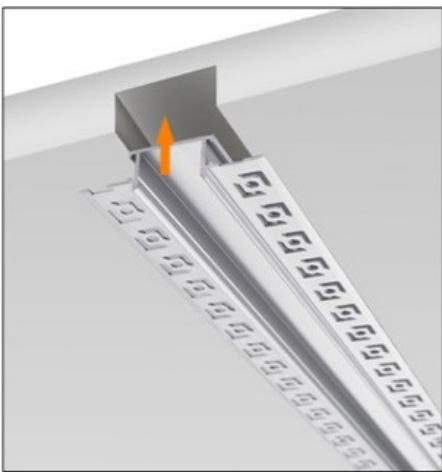

More than 100 aluminum profiles of different specifications

✂ Installation steps

Slotting of wood board and wall,
Light bar connection drive

Fixed aluminum profile

Smooth with putty

Paint the wall

Cover the PC mask, Attach the light strip