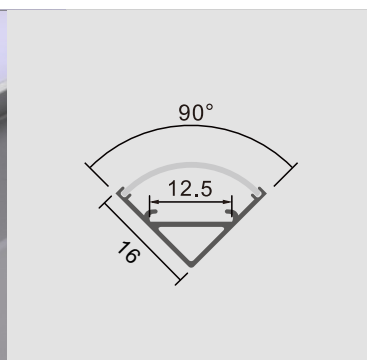

Item Type	LED aluminum profile
Grade and Temper	6063 T5 (T6)
Size	16*16mm
Finished	Anodized
Cover	Clear/Milky
Standard Length	60CM, 90CM, 120CM, 150CM, 180CM/Customize
Package	Inner PP bag & Outer carton
Accessories	PC cover diffuser, metal clips, end caps