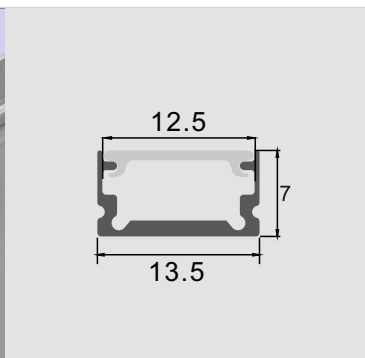

Item Type	LED aluminum profile
Grade and Temper	6063 T5 (T6)
Size	13.5*7mm
Finished	Anodized
Cover	Clear/Milky
Standard Length	60CM, 90CM, 120CM, 150CM, 180CM/Customize
Package	Inner PP bag & Outer carton
Accessories	PC cover diffuser, metal clips, end caps