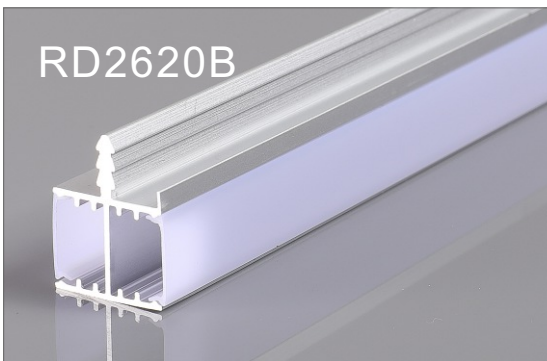

MEZZANINE LAMP

ALUMINUM PROFILE

Item Type	LED aluminum profile
Grade and Temper	6063 T5 (T6)
Size	20.5*11.5mm
Finished	Anodized
Cover	Clear/Milky
Standard Length	60CM, 90CM, 120CM, 150CM, 180CM/Customize
Package	Inner PP bag & Outer carton
Accessories	PC cover diffuser, metal clips, end caps

Item Type	LED aluminum profile
Grade and Temper	6063 T5 (T6)
Size	20*28mm
Finished	Anodized
Cover	Clear/Milky
Standard Length	60CM, 90CM, 120CM, 150CM, 180CM/Customize
Package	Inner PP bag & Outer carton
Accessories	PC cover diffuser, metal clips, end caps

Item Type	LED aluminum profile
Grade and Temper	6063 T5 (T6)
Size	23.6*18mm
Finished	Anodized
Cover	Clear/Milky
Standard Length	60CM, 90CM, 120CM, 150CM, 180CM/Customize
Package	Inner PP bag & Outer carton
Accessories	PC cover diffuser, metal clips, end caps