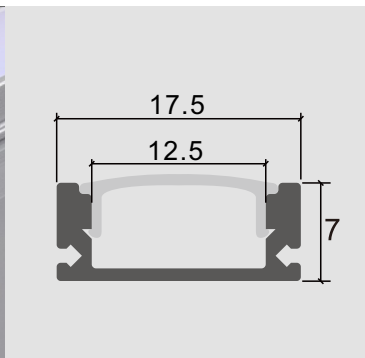

Item Type	LED aluminum profile
Grade and Temper	6063 T5 (T6)
Size	17.5*7mm
Finished	Anodized
Cover	Clear/Milky
Standard Length	60CM, 90CM, 120CM, 150CM, 180CM/Customize
Package	Inner PP bag & Outer carton
Accessories	PC cover diffuser, metal clips, end caps