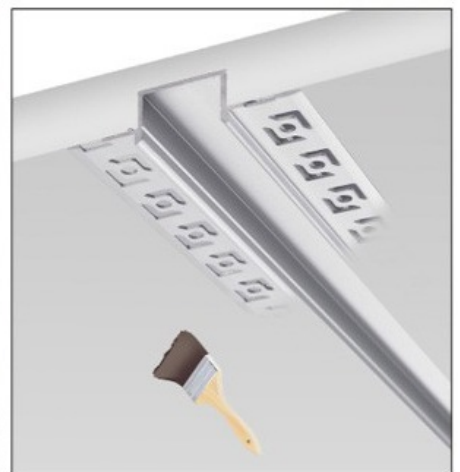

More than 100 aluminum profiles of different specifications

✂ Installation steps

Slotting of wood board and wall,
Light bar connection drive

Fixed aluminum profile

Smooth with putty

Paint the wall

Cover the PC mask, Attach the light strip

Installation completed

Installation diagram

Internal angle

1 Slotting of wood board and wall

2 Install and fix aluminum profile

3 Surface painting and Cover the PC mask

External corner

1 Slotting of wood board and wall

2 Install and fix aluminum profile

3 Surface painting and Cover the PC mask

Right angle

1 Select the installation location

2 Install the Buckle

3 Install aluminum profile

Embedded geography

1 Slotting of wood board and wall