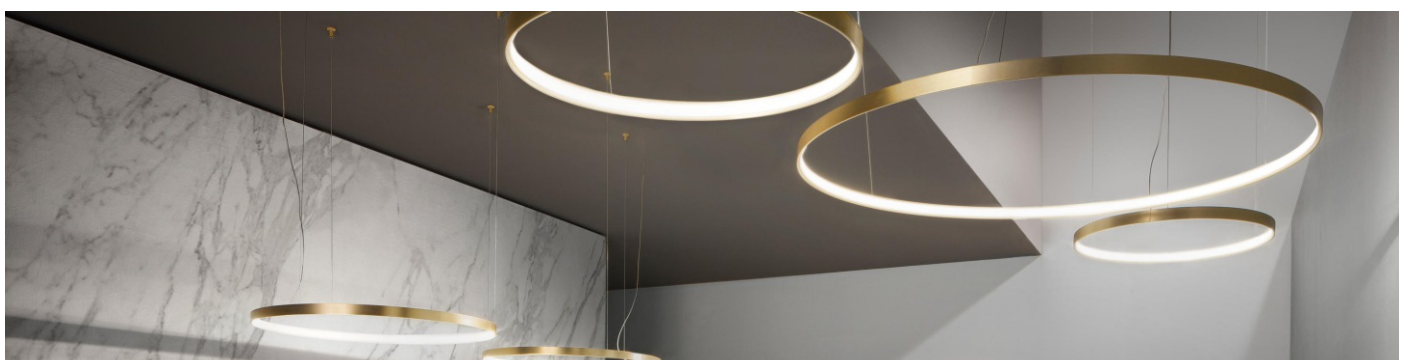

RD6035

Item Type	LED aluminum profile
Grade and Temper	6063 T5 (T6)
Size	60*35mm
Finished	Anodized
Cover	Clear/Milky
Standard Length	60CM, 90CM, 120CM, 150CM, 180CM/Customize
Package	Inner PP bag & Outer carton
Accessories	PC cover diffuser, metal clips, end caps

RD7035

Item Type	LED aluminum profile
Grade and Temper	6063 T5 (T6)
Size	70*35mm
Finished	Anodized
Cover	Clear/Milky
Standard Length	60CM, 90CM, 120CM, 150CM, 180CM/Customize
Package	Inner PP bag & Outer carton
Accessories	PC cover diffuser, metal clips, end caps

RD7040

Item Type	LED aluminum profile
Grade and Temper	6063 T5 (T6)
Size	70*40mm
Finished	Anodized
Cover	Clear/Milky
Standard Length	60CM, 90CM, 120CM, 150CM, 180CM/Customize
Package	Inner PP bag & Outer carton
Accessories	PC cover diffuser, metal clips, end caps

RD7535

Item Type	LED aluminum profile
Grade and Temper	6063 T5 (T6)
Size	75*35mm
Finished	Anodized
Cover	Clear/Milky
Standard Length	60CM, 90CM, 120CM, 150CM, 180CM/Customize
Package	Inner PP bag & Outer carton
Accessories	PC cover diffuser, metal clips, end caps