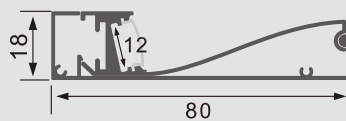

Item Type	LED aluminum profile
Grade and Temper	6063 T5 (T6)
Size	80*18mm
Finished	Anodized
Cover	Clear/Milky
Standard Length	60CM, 90CM, 120CM, 150CM, 180CM/Customize
Package	Inner PP bag & Outer carton
Accessories	PC cover diffuser, metal clips, end caps