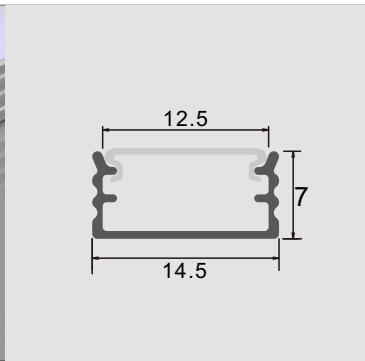

Aim to create a comfortable lighting life for you

Item Type	LED aluminum profile
Grade and Temper	6063 T5 (T6)
Size	17.5*12mm
Finished	Anodized
Cover	Clear/Milky
Standard Length	60CM, 90CM, 120CM, 150CM, 180CM/Customize
Package	Inner PP bag & Outer carton
Accessories	PC cover diffuser, metal clips, end caps

Item Type	LED aluminum profile
Grade and Temper	6063 T5 (T6)
Size	14.5*9mm
Finished	Anodized
Cover	Clear/Milky
Standard Length	60CM, 90CM, 120CM, 150CM, 180CM/Customize
Package	Inner PP bag & Outer carton
Accessories	PC cover diffuser, metal clips, end caps

RD506-3HB

Item Type	LED aluminum profile
Grade and Temper	6063 T5 (T6)
Size	14.5*7mm
Finished	Anodized
Cover	Clear/Milky
Standard Length	60CM, 90CM, 120CM, 150CM, 180CM/Customize
Package	Inner PP bag & Outer carton
Accessories	PC cover diffuser, metal clips, end caps