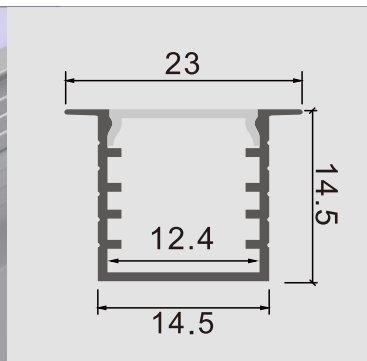

RD508

Item Type	LED aluminum profile
Grade and Temper	6063 T5 (T6)
Size	24.5*7mm
Finished	Anodized
Cover	Clear/Milky
Standard Length	60CM, 90CM, 120CM, 150CM, 180CM/Customize
Package	Inner PP bag & Outer carton
Accessories	PC cover diffuser, metal clips, end caps

RD509

Item Type	LED aluminum profile
Grade and Temper	6063 T5 (T6)
Size	17.5*7mm
Finished	Anodized
Cover	Clear/Milky
Standard Length	60CM, 90CM, 120CM, 150CM, 180CM/Customize
Package	Inner PP bag & Outer carton
Accessories	PC cover diffuser, metal clips, end caps

RD510

Item Type	LED aluminum profile
Grade and Temper	6063 T5 (T6)
Size	13.5*7mm
Finished	Anodized
Cover	Clear/Milky
Standard Length	60CM, 90CM, 120CM, 150CM, 180CM/Customize
Package	Inner PP bag & Outer carton
Accessories	PC cover diffuser, metal clips, end caps

Item Type	LED aluminum profile
Grade and Temper	6063 T5 (T6)
Size	14.5*14.5mm
Finished	Anodized
Cover	Clear/Milky
Standard Length	60CM, 90CM, 120CM, 150CM, 180CM/Customize
Package	Inner PP bag & Outer carton
Accessories	PC cover diffuser, metal clips, end caps