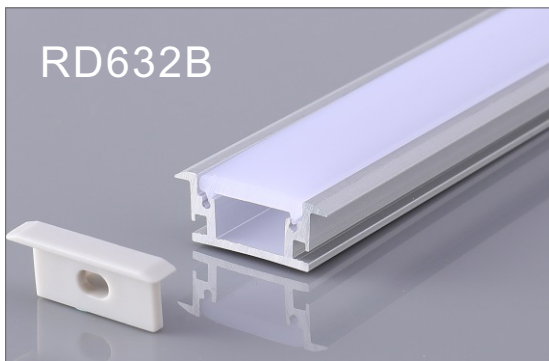

Item Type	LED aluminum profile
Grade and Temper	6063 T5 (T6)
Size	28*11mm
Finished	Anodized
Cover	Clear/Milky
Standard Length	60CM, 90CM, 120CM, 150CM, 180CM/Customize
Package	Inner PP bag & Outer carton
Accessories	PC cover diffuser, metal clips, end caps