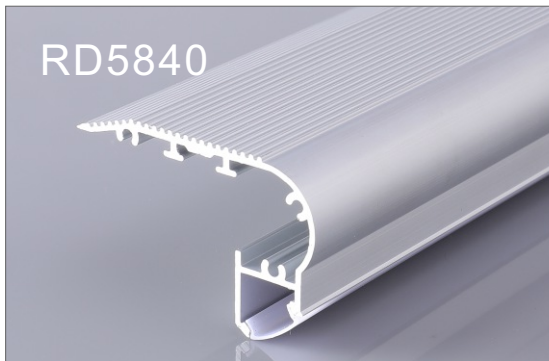

RD8018

STAIRCASE
LIGHTS
ALUMINUM PROFILE

RD5840