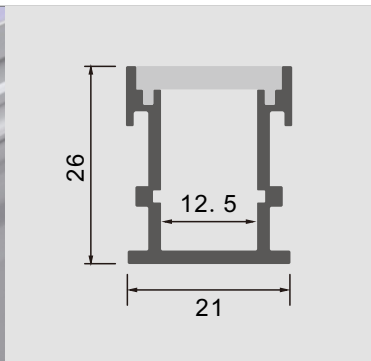

UNDERGROUND LIGHTS ALUMINUM PROFILE

Item Type	LED aluminum profile
Grade and Temper	6063 T5 (T6)
Size	21*26mm
Finished	Anodized
Cover	Clear/Milky
Standard Length	60CM, 90CM, 120CM, 150CM, 180CM/Customize
Package	Inner PP bag & Outer carton
Accessories	PC cover diffuser, metal clips, end caps