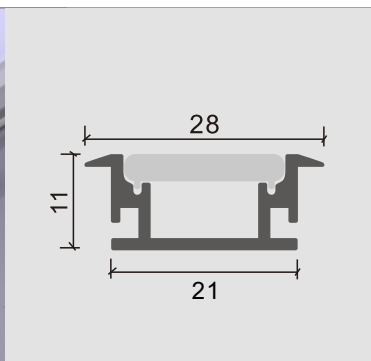

Item Type	LED aluminum profile
Grade and Temper	6063 T5 (T6)
Size	28*11mm
Finished	Anodized
Cover	Clear/Milky
Standard Length	60CM, 90CM, 120CM, 150CM, 180CM/Customize
Package	Inner PP bag & Outer carton
Accessories	PC cover diffuser, metal clips, end caps