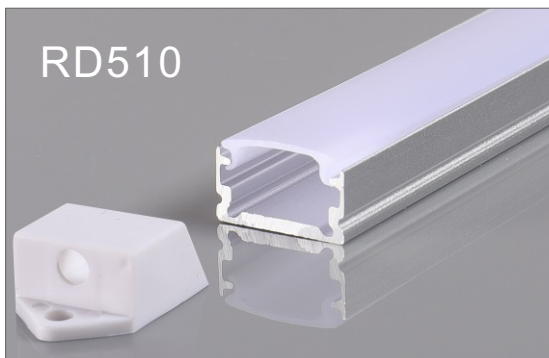

RD506-3HB

Item Type	LED aluminum profile
Grade and Temper	6063 T5 (T6)
Size	14.5*7mm
Finished	Anodized
Cover	Clear/Milky
Standard Length	60CM, 90CM, 120CM, 150CM, 180CM/Customize
Package	Inner PP bag & Outer carton
Accessories	PC cover diffuser, metal clips, end caps

RD508

Item Type	LED aluminum profile
Grade and Temper	6063 T5 (T6)
Size	24.5*7mm
Finished	Anodized
Cover	Clear/Milky
Standard Length	60CM, 90CM, 120CM, 150CM, 180CM/Customize
Package	Inner PP bag & Outer carton
Accessories	PC cover diffuser, metal clips, end caps

RD509

Item Type	LED aluminum profile
Grade and Temper	6063 T5 (T6)
Size	17.5*7mm
Finished	Anodized
Cover	Clear/Milky
Standard Length	60CM, 90CM, 120CM, 150CM, 180CM/Customize
Package	Inner PP bag & Outer carton
Accessories	PC cover diffuser, metal clips, end caps

RD510

Item Type	LED aluminum profile
Grade and Temper	6063 T5 (T6)
Size	13.5*7mm
Finished	Anodized
Cover	Clear/Milky
Standard Length	60CM, 90CM, 120CM, 150CM, 180CM/Customize
Package	Inner PP bag & Outer carton
Accessories	PC cover diffuser, metal clips, end caps