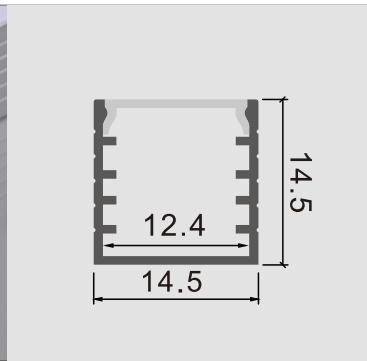

RD506-3HB

Item Type	LED aluminum profile
Grade and Temper	6063 T5 (T6)
Size	14.5*7mm
Finished	Anodized
Cover	Clear/Milky
Standard Length	60CM, 90CM, 120CM, 150CM, 180CM/Customize
Package	Inner PP bag & Outer carton
Accessories	PC cover diffuser, metal clips, end caps

RD508

Item Type	LED aluminum profile
Grade and Temper	6063 T5 (T6)
Size	24.5*7mm
Finished	Anodized
Cover	Clear/Milky
Standard Length	60CM, 90CM, 120CM, 150CM, 180CM/Customize
Package	Inner PP bag & Outer carton
Accessories	PC cover diffuser, metal clips, end caps

RD509

Item Type	LED aluminum profile
Grade and Temper	6063 T5 (T6)
Size	17.5*7mm
Finished	Anodized
Cover	Clear/Milky
Standard Length	60CM, 90CM, 120CM, 150CM, 180CM/Customize
Package	Inner PP bag & Outer carton
Accessories	PC cover diffuser, metal clips, end caps

RD510

Item Type	LED aluminum profile
Grade and Temper	6063 T5 (T6)
Size	13.5*7mm
Finished	Anodized
Cover	Clear/Milky
Standard Length	60CM, 90CM, 120CM, 150CM, 180CM/Customize
Package	Inner PP bag & Outer carton
Accessories	PC cover diffuser, metal clips, end caps