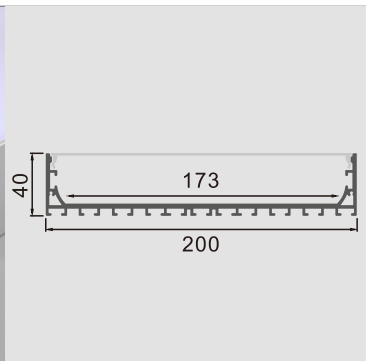

RECESSED LINE LAMP

120° illumination range

The room was illuminated to its fullest extent

120 °

ILLUMINATION RANGE

OFFICE LIGHTS
ALUMINUM PROFILE

Item Type	LED aluminum profile
Grade and Temper	6063 T5 (T6)
Size	200*40mm
Finished	Anodized
Cover	Clear/Milky
Standard Length	60CM, 90CM, 120CM, 150CM, 180CM/Customize
Package	Inner PP bag & Outer carton
Accessories	PC cover diffuser, metal clips, end caps