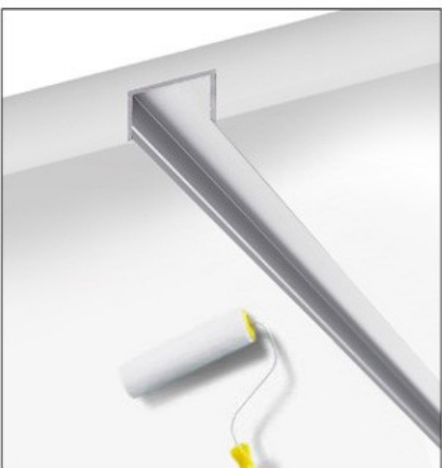

More than 100 aluminum profiles of different specifications

✂ Installation steps

Slotting of wood board and wall,
Light bar connection drive

Fixed aluminum profile

Smooth with putty

Paint the wall

Cover the PC mask, Attach the light strip

Installation completed

Installation diagram

Internal angle

1 Slotting of wood board and wall

2 Install and fix aluminum profile

3 Surface painting and Cover the PC mask

External corner

1 Slotting of wood board and wall