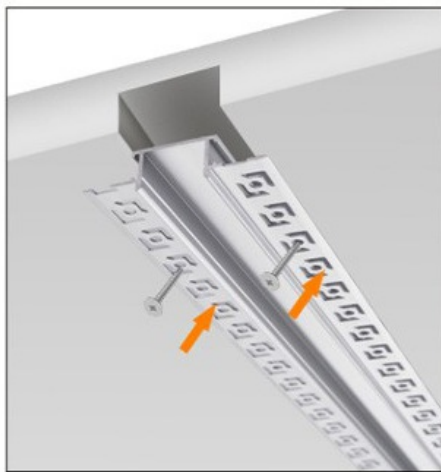

More than 100 aluminum profiles of different specifications

✂ Installation steps

Slotting of wood board and wall,
Light bar connection drive

Fixed aluminum profile

Smooth with putty

Paint the wall

Cover the PC mask, Attach the light strip

Installation completed

Installation diagram

Internal angle

1 Slotting of wood board and wall

2 Install and fix aluminum profile

3 Surface painting and Cover the PC mask

External corner

1 Slotting of wood board and wall