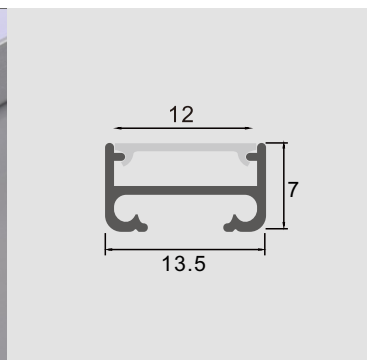

Item Type	LED aluminum profile
Grade and Temper	6063 T5 (T6)
Size	13.5*7mm
Finished	Anodized
Cover	Clear/Milky
Standard Length	60CM, 90CM, 120CM, 150CM, 180CM/Customize
Package	Inner PP bag & Outer carton
Accessories	PC cover diffuser, metal clips, end caps