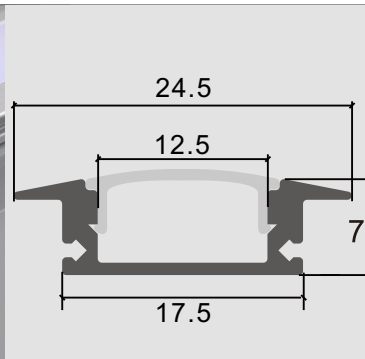

Item Type	LED aluminum profile
Grade and Temper	6063 T5 (T6)
Size	24.5*7mm
Finished	Anodized
Cover	Clear/Milky
Standard Length	60CM, 90CM, 120CM, 150CM, 180CM/Customize
Package	Inner PP bag & Outer carton
Accessories	PC cover diffuser, metal clips, end caps