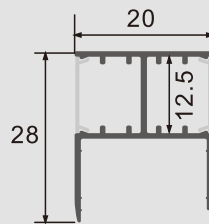

Item Type	LED aluminum profile
Grade and Temper	6063 T5 (T6)
Size	20*28mm
Finished	Anodized
Cover	Clear/Milky
Standard Length	60CM, 90CM, 120CM, 150CM, 180CM/Customize
Package	Inner PP bag & Outer carton
Accessories	PC cover diffuser, metal clips, end caps