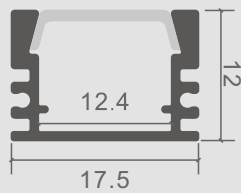

Aim to create a comfortable lighting life for you

Item Type	LED aluminum profile
Grade and Temper	6063 T5 (T6)
Size	17.5*12mm
Finished	Anodized
Cover	Clear/Milky
Standard Length	60CM, 90CM, 120CM, 150CM, 180CM/Customize
Package	Inner PP bag & Outer carton
Accessories	PC cover diffuser, metal clips, end caps