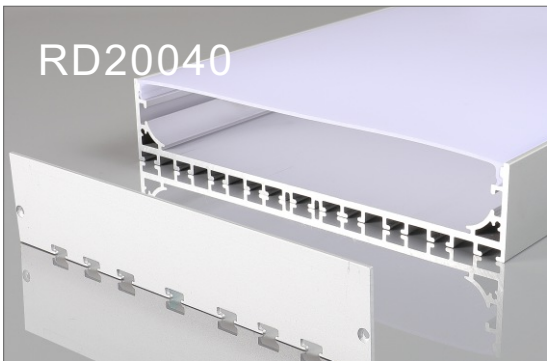

RECESSED LINE LAMP

120° illumination range

The room was illuminated to its fullest extent

120 °

ILLUMINATION RANGE

OFFICE LIGHTS
ALUMINUM PROFILE

Item Type	LED aluminum profile
Grade and Temper	6063 T5 (T6)
Size	200*40mm
Finished	Anodized
Cover	Clear/Milky
Standard Length	60CM, 90CM, 120CM, 150CM, 180CM/Customize
Package	Inner PP bag & Outer carton
Accessories	PC cover diffuser, metal clips, end caps